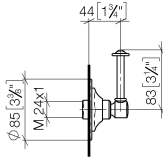

MADISON

ST 060 300 2371

ST 060 300 2371

- rotary diverter
- rosette Ø 85 mm

ST 060 300 2371

mm [inches]

Certificates

LGA_28456.

Spare parts list

No.	Item Number	Name	Quantity used	Delivery time
1	90 27 97 007 00-06	cover	1	10
2	09 23 10 125-00	nut	1	10
3	90 14 10 063 00 90	seal	1	2
4	09 27 37 101-06	rosette	1	10
5	09 30 30 069 90	screw	1	2
6	09 30 11 194 90	disc	1	2
7	09 18 30 007-06	sleeve	1	-
Spare part can no longer be ordered, please order the replacement item				
8	90 28 10 030 00 90	ring	1	2
9	09 12 12 064-06	base	1	-
Spare part can no longer be ordered, please order the replacement item				
10	90 14 15 021 00 90	ring	1	2
11	09 21 02 160-06	cover	1	10
12	09 20 37 101-06	handle	1	10
13	09 20 37 001-06	handle	1	10
14	09 28 22 013 90	pipe	1	2
15	11 170 370-06	MADISON Lever insert - Brushed Platinum	1	10
16	09 30 30 062-06	screw	1	10