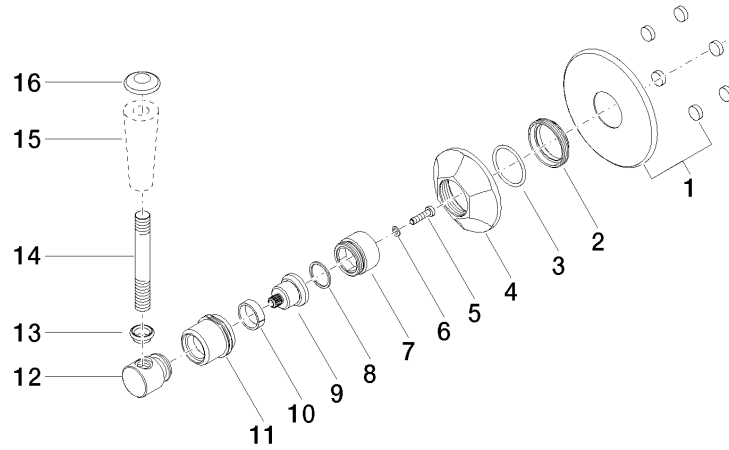

ST 060 300 2371

- rotary diverter
- rosette Ø 85 mm

Individual components of this set

You need the following components for this set

1x 36 104 371-06

1x 11 170 370-06

MADISON Concealed two- and three-way diverter - Brushed Platinum

MADISON

ST 060 300 2371

ST 060 300 2371

- rotary diverter
- rosette Ø 85 mm

ST 060 300 2371

mm [inches]

Certificates

LGA_28456.

Spare parts list

No.	Item Number	Name	Quantity used	Delivery time
1	90 27 97 007 00-06	cover	1	10
2	09 23 10 125-00	nut	1	10
3	90 14 10 063 00 90	seal	1	2
4	09 27 37 101-06	rosette	1	10
5	09 30 30 069 90	screw	1	2
6	09 30 11 194 90	disc	1	2
7	09 18 30 007-06	sleeve	1	-
Spare part can no longer be ordered, please order the replacement item				
8	90 28 10 030 00 90	ring	1	2
9	09 12 12 064-06	base	1	-
Spare part can no longer be ordered, please order the replacement item				
10	90 14 15 021 00 90	ring	1	2
11	09 21 02 160-06	cover	1	10
12	09 20 37 101-06	handle	1	10
13	09 20 37 001-06	handle	1	10
14	09 28 22 013 90	pipe	1	2
15	11 170 370-06	MADISON Lever insert - Brushed Platinum	1	10
16	09 30 30 062-06	screw	1	10

ST 060 300 2371

- for basin fittings

NOTE: Mixers are supplied without lever inserts.
Please order the lever inserts separately!

	Brushed Platinum	11 170 370-06
	Chrome	11 170 370-00
	Gold (23.9kt)	11 170 370-01
	Platinum	11 170 370-08
	Durabress (23kt Gold)	11 170 370-09
	white	11 170 370-12
	black	11 170 370-13
	Brushed Durabress (23kt Gold)	11 170 370-28
	Brushed Dark Platinum	11 170 370-99